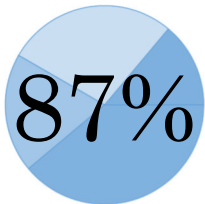

Life Long Learners and Leaders

Catholic faith impacts their everyday life