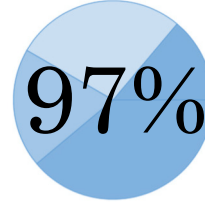

value the cultural, racial and ethnic diversity in the Global Catholic Church