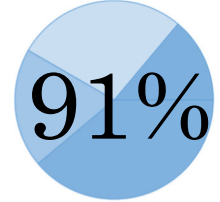

ACRE affective statements by 8th grade students:

ACRE

ACRE (Assessment of Catechesis/Religious Education) is a standardized test taken in 5th grade and 8th grade across the nation to test Catholic faith knowledge. Below are the test results from St. Paul's class of 2016.

of our students are proficient or advanced in their knowledge of the Catholic faith

value the cultural, racial and ethnic diversity in the Global Catholic Church

Students say they have an active prayer life