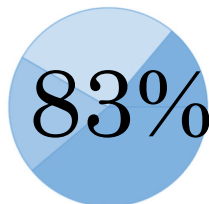

Of St. Paul graduates attend Catholic high schools