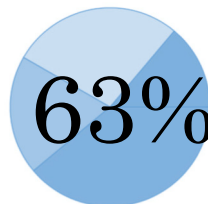

Of St. Paul graduates receive scholarships to Catholic high schools

At their high schools, St. Paul graduates consistently represent higher than average proportions of:

- National Merit Scholars
- Service award recipients
- Leadership Positions
- Valedictorians