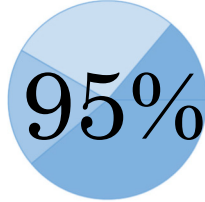

Language

3rd Grade	68
4th Grade	62
5th Grade	67
6th Grade	71
7th Grade	83
8th Grade	86

National Average: 50

Catholic Faith Formation

Did you know? Elements of Catholicity are integrated into all content standards in every class.

ACRE affective statements by 8th grade students:

ACRE

ACRE (Assessment of Catechesis/Religious Education) is a standardized test taken in 5th grade and 8th grade across the nation to test Catholic faith knowledge. Below are the test results from St. Paul's class of 2016.